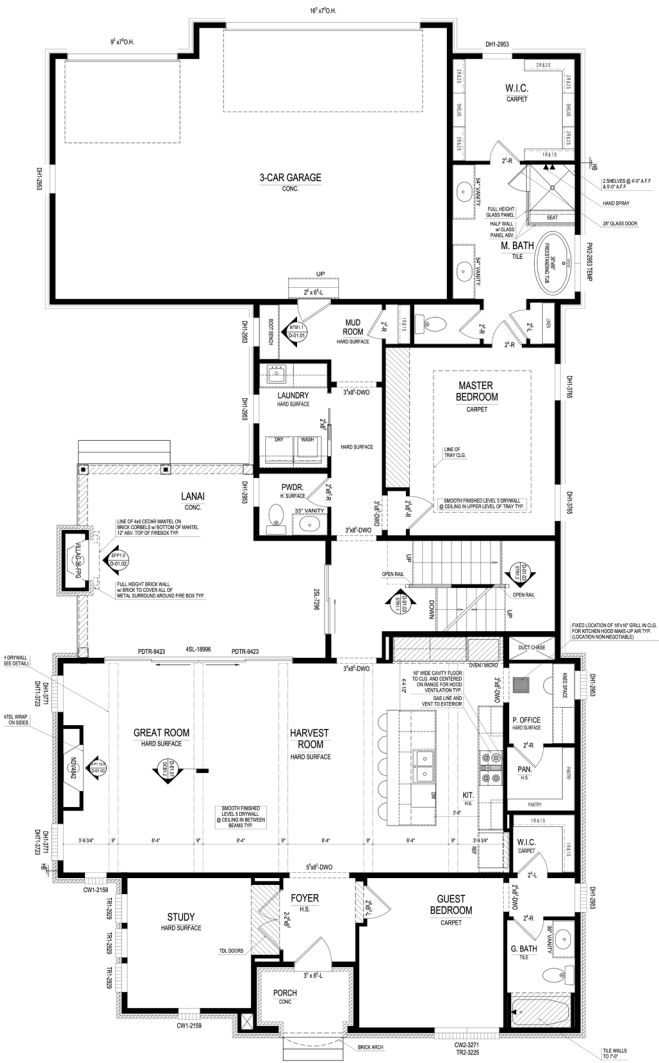

SERENADE

Winter
Completion
\$899,900

1475 Andante Way
Homesite 1

1475 Andante Way - Homesite 1 - Lockerbie Plan 341

3,802

SQUARE FEET

4

BEDROOMS

4.5

BATHS

3

CAR GARAGE

2

STORIES

Master and Guest Suite on Main Level - Covered Lanai with Fireplace

- Luxury Kitchen Appliances
- Great Room Wrapped Beams
- Quartz Countertops Throughout
- Private study with Glass Doors

Contact Sales Consultant for Details

www.liveinserenade.com | (317) 669-6255 | @liveinserenade

1475 Andante Way
Lockerbie Collection

Main Level

Upper Level

Lower Level

www.liveinserenade.com | (317) 669-6255 | @liveinserenade

The artistic renderings of the floorplan and front elevation may not reflect the exact features of the home being offered and are subject to change without notice.
©2020 Estridge Homes