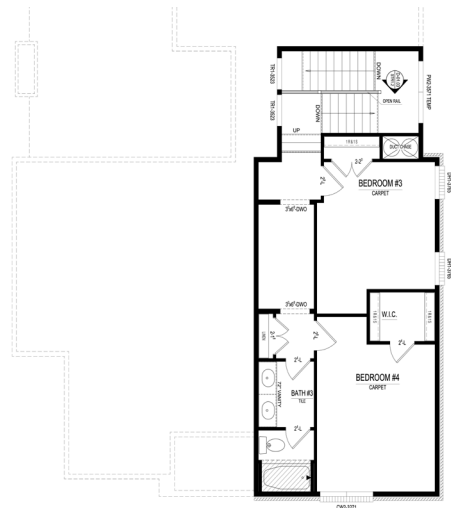

SERENADE

Winter
Completion
\$899,900

1475 Andante Way
Homesite 1

1475 Andante Way - Homesite 1 - Lockerbie Plan 341

3,802

SQUARE FEET

4

BEDROOMS

4.5

BATHS

3

CAR GARAGE

2

STORIES

Master and Guest Suite on Main Level - Covered Lanai with Fireplace

- Luxury Kitchen Appliances
- Great Room Wrapped Beams
- Quartz Countertops Throughout
- Private study with Glass Doors

Contact Sales Consultant for Details

www.liveinserenade.com | (317) 669-6255 | @liveinserenade

1475 Andante Way
Lockerbie Collection

Main Level

Upper Level

Lower Level

www.liveinserenade.com | (317) 669-6255 | @liveinserenade