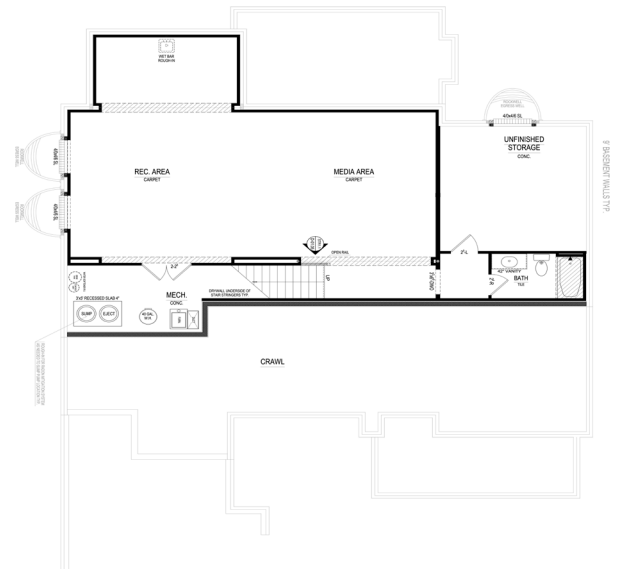

SERENADE

Winter
Completion

\$1,028,900

15632 Allure Drive
Homesite 40

15632 Allure Drive - Homesite 40 - Woodruff Plan 561

4,260

SQUARE FEET

4

15632 Allure Drive
Woodruff Collection

Main Level

Upper Level

Lower Level

www.liveinserenade.com | (317) 669-6255 | @liveinserenade

The artistic renderings of the floorplan and front elevation may not reflect the exact features of the home being offered and are subject to change without notice.
©2020 Estridge Homes