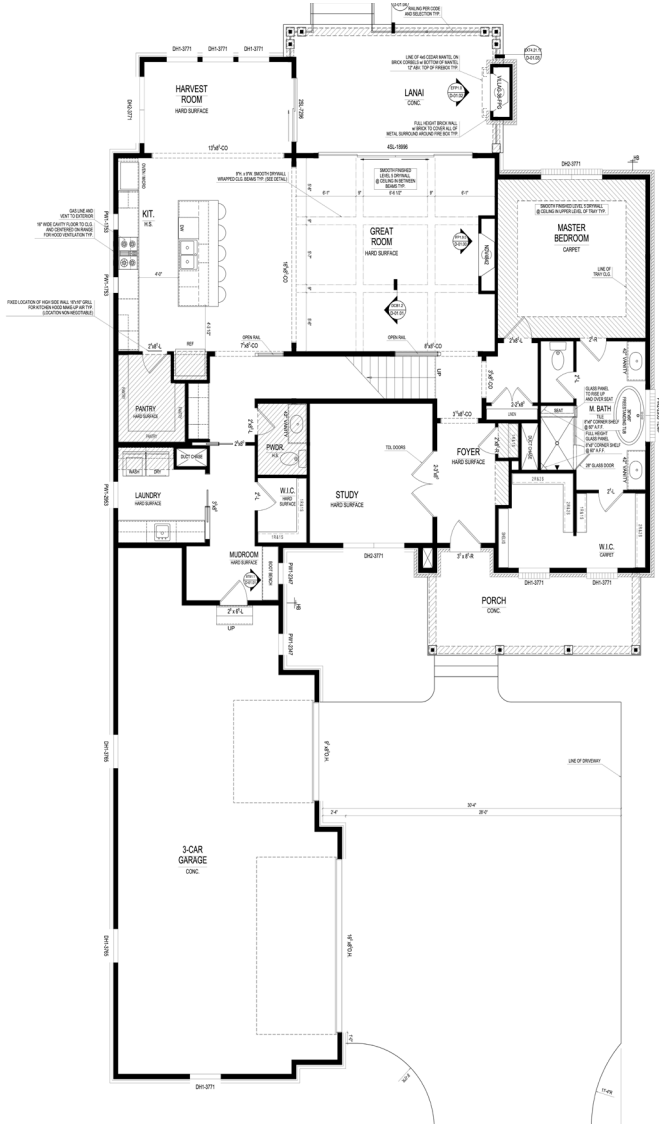

15632 Allure Drive
Woodruff Collection

Main Level