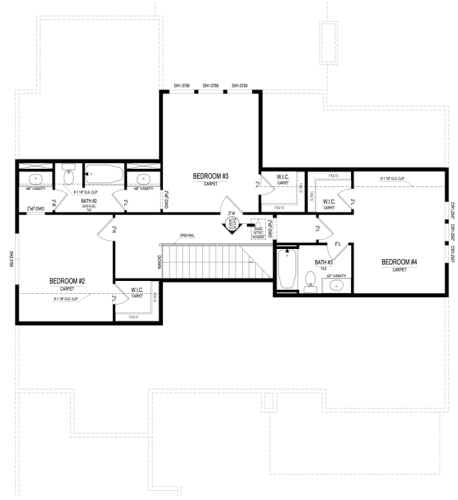

SERENADE

Winter
Completion

\$1,028,900

15632 Allure Drive
Homesite 40

15632 Allure Drive - Homesite 40 - Woodruff Plan 561

4,260

SQUARE FEET

4

15632 Allure Drive
Woodruff Collection

Main Level

Upper Level

Lower Level

www.liveinserenade.com | (317) 669-6255 | @liveinserenade

The artistic renderings of the floorplan and front elevation may not reflect the exact features of the home being offered and are subject to change without notice.
©2020 Estridge Homes