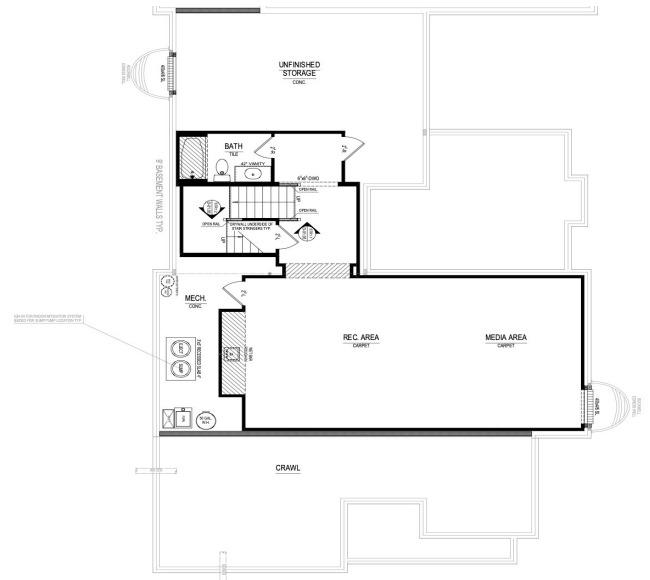

- Master Bedroom Tray Ceiling
- Great Room Wrapped Beams
- Lower Level Finished Full Bath
- Study Room with Doors

Contact Sales Consultant for Details

*Estridge*

www.liveinserenade.com | (317) 669-6255 | @liveinserenade

1542 Cantata Lane  
Lockerbie Collection

Main Level

Upper Level

Lower Level

[www.liveinserenade.com](http://www.liveinserenade.com) | (317) 669-6255 | @liveinserenade

The artistic renderings of the floorplan and front elevation may not reflect the exact features of the home being offered and are subject to change without notice.  
©2020 Estridge Homes