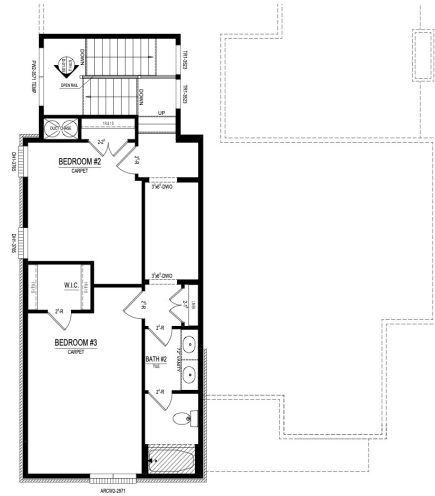

# SERENADE

Available in  
December

\$764,900

1542 Cantata Lane  
Homesite 24

1542 Cantata Lane - Homesite 24 - Lockerbie Plan 343

3,891

SQUARE FEET

4

BEDROOMS

4.5

BATHS

3

CAR GARAGE

2

STORIES

Finished Lower Level - Master on Main - Guest Suite on Main

- Master Bedroom Tray Ceiling
- Great Room Wrapped Beams
- Lower Level Finished Full Bath
- Study Room with Doors

Contact Sales Consultant for Details

*Estridge*

www.liveinserenade.com | (317) 669-6255 | @liveinserenade

1542 Cantata Lane  
Lockerbie Collection

Main Level

Upper Level

Lower Level

[www.liveinserenade.com](http://www.liveinserenade.com) | (317) 669-6255 | @liveinserenade

The artistic renderings of the floorplan and front elevation may not reflect the exact features of the home being offered and are subject to change without notice.  
©2020 Estridge Homes