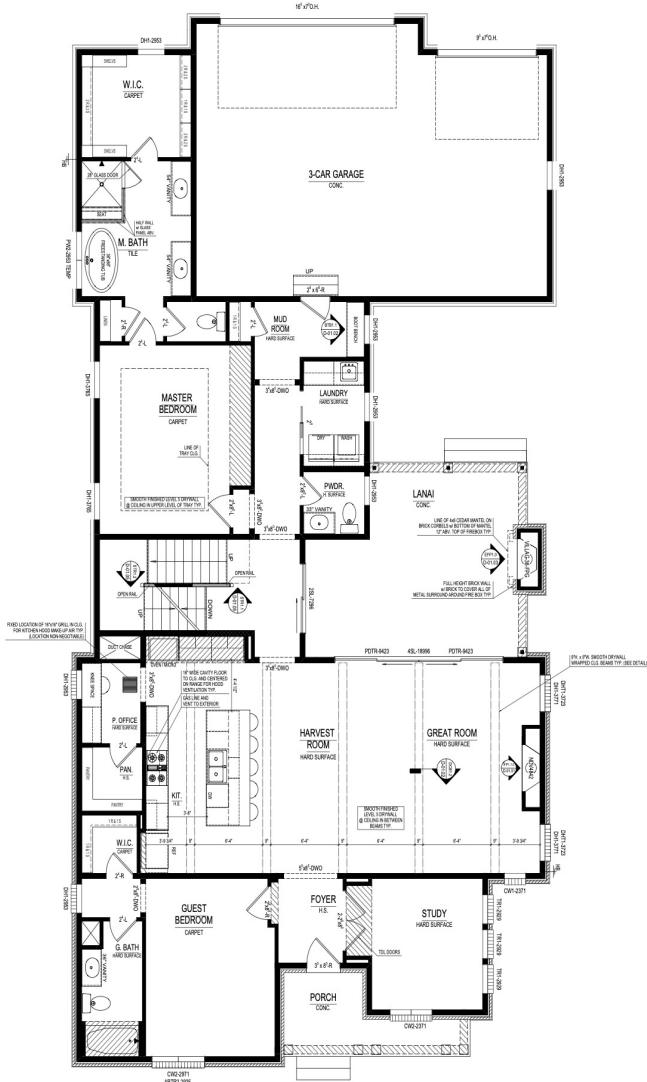

# SERENADE

Available in  
December

\$764,900

1542 Cantata Lane  
Homesite 24

1542 Cantata Lane - Homesite 24 - Lockerbie Plan 343

3,891

SQUARE FEET

4

BEDROOMS

4.5

BATHS

3

CAR GARAGE

2

STORIES

Finished Lower Level - Master on Main - Guest Suite on Main

- Master Bedroom Tray Ceiling
- Great Room Wrapped Beams
- Lower Level Finished Full Bath
- Study Room with Doors

Contact Sales Consultant for Details

*Estridge*

www.liveinserenade.com | (317) 669-6255 | @liveinserenade

1542 Cantata Lane  
Lockerbie Collection

Main Level

Upper Level

Lower Level

[www.liveinserenade.com](http://www.liveinserenade.com) | (317) 669-6255 | @liveinserenade

The artistic renderings of the floorplan and front elevation may not reflect the exact features of the home being offered and are subject to change without notice.  
©2020 Estridge Homes