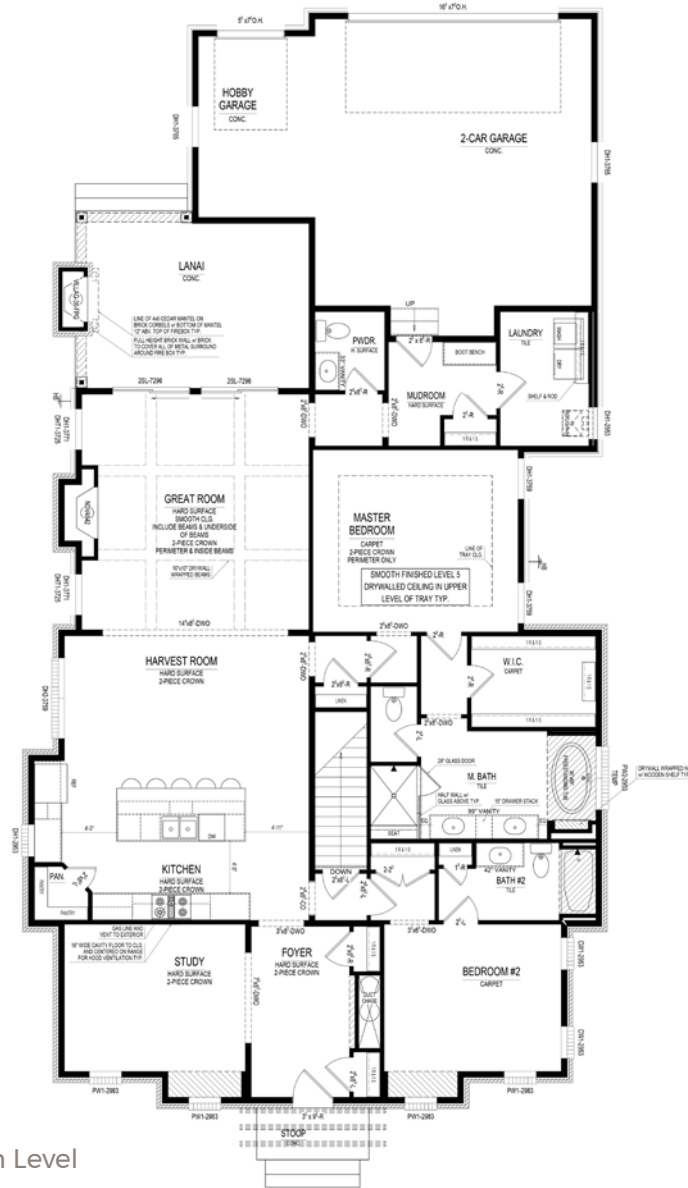

SERENADE

Lockerbie Collection

1564 Cantata Lane

\$571,900

Estridge

Visit online at liveinserenade.com

The artistic renderings of the floorplan and front elevation may not reflect the exact features of the home being offered and are subject to change without notice.

©2019 Estridge Homes.

SERENADE

Home Details

Homesite: 25

Plan: 2510C

Sq Ft: 2,300

Bedrooms: 2

Baths: 2.5

Garage: 2 with hobby garage

Lower Level: Unfinished

Estridge

Visit online at liveinserenade.com

The artistic renderings of the floorplan and front elevation may not reflect the exact features of the home being offered and are subject to change without notice.