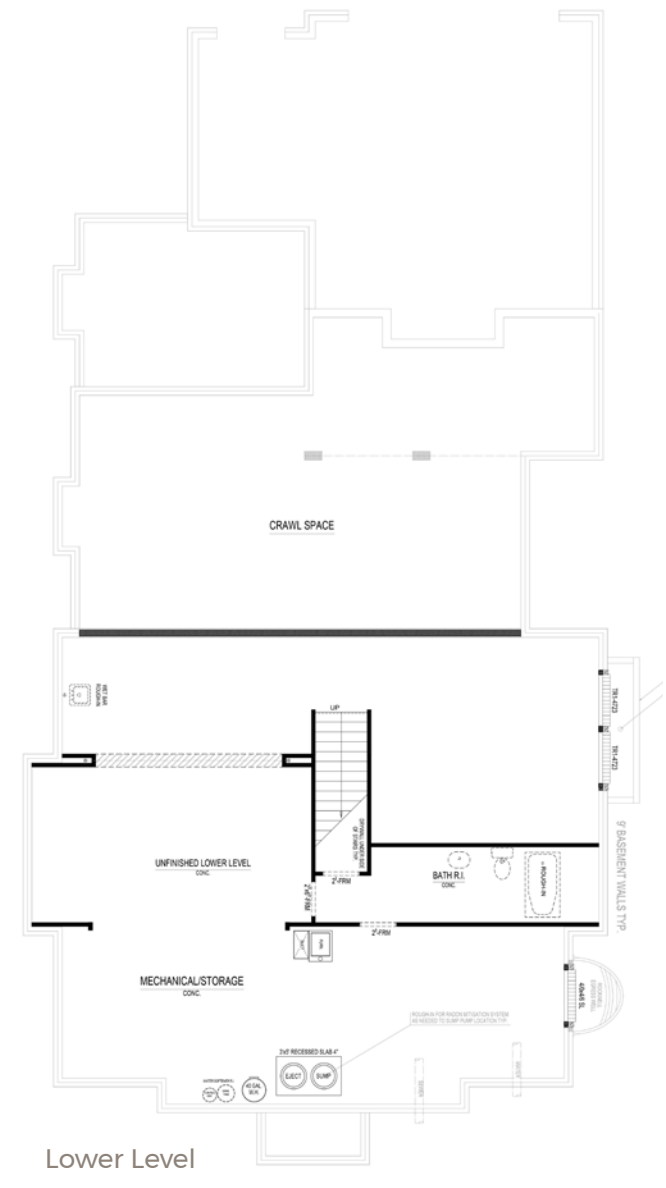

©2019 Estridge Homes.

SERENADE

Home Details

Homesite: 25

Plan: 2510C

Sq Ft: 2,300

Bedrooms: 2

Baths: 2.5

Garage: 2 with hobby garage

Lower Level: Unfinished

Estridge

Visit online at liveinserenade.com

The artistic renderings of the floorplan and front elevation may not reflect the exact features of the home being offered and are subject to change without notice.