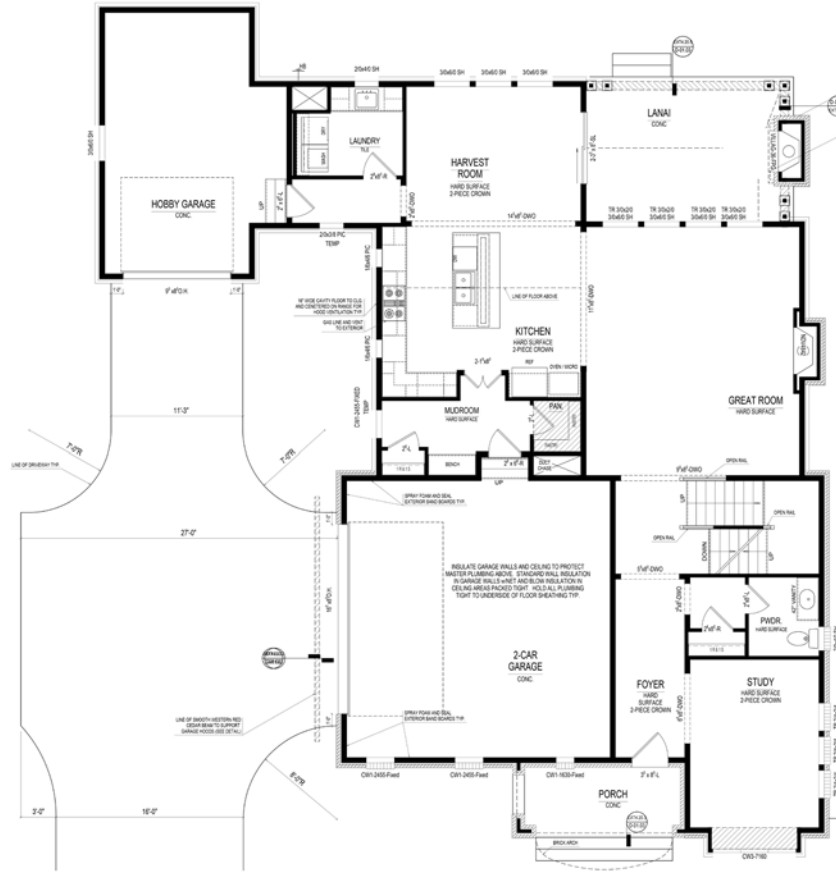

©2019 Estridge Homes.

SERENADE

Home Details

Homesite: 48

Plan: 4645A

Sq Ft: 3,890

Bedrooms: 4

Baths: 4.5

Garage: 3

Lower Level: 9' Finished

Main Level

Upper Level

Lower Level

Visit online at liveinserenade.com

The artistic renderings of the floorplan and front elevation may not reflect the exact features of the home being offered and are subject to change without notice.