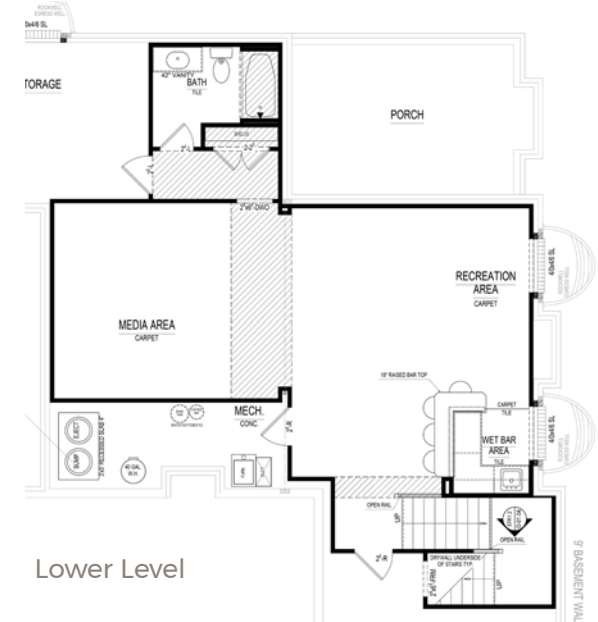

©2019 Estridge Homes.

SERENADE

Home Details

Homesite: 48

Plan: 4645A

Sq Ft: 3,890

Bedrooms: 4

Baths: 4.5

Garage: 3

Lower Level: 9' Finished

Main Level

Upper Level

Lower Level

Visit online at liveinserenade.com

The artistic renderings of the floorplan and front elevation may not reflect the exact features of the home being offered and are subject to change without notice.