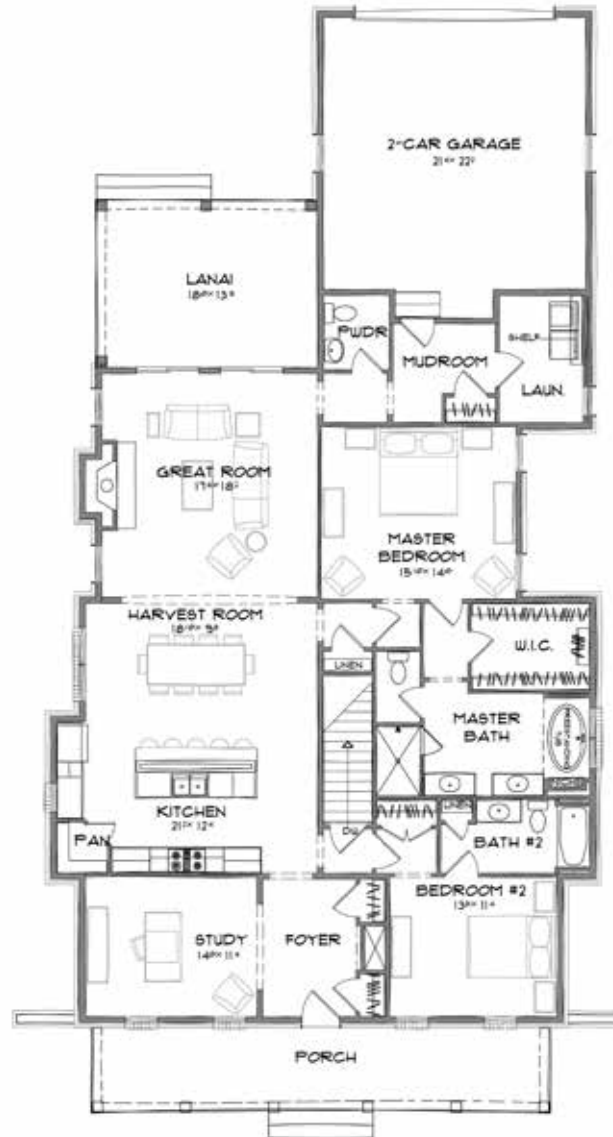

## Home Details

**Plan:** 2510C

**Sq Ft:** 2,293

**Bedrooms:** 2 - 4

**Baths:** 2.5 - 3.5

**Garage:** 2 - 2.5

**Lower Level:** 9' Unfinished

Main Level

303

Lockerbie Collection

*Estridge*

Rev. 10/14/19

Visit online at [liveinserenade.com](http://liveinserenade.com)

The artistic renderings of the floorplan and front elevation may not reflect the exact features of the home being offered and are subject to change without notice.