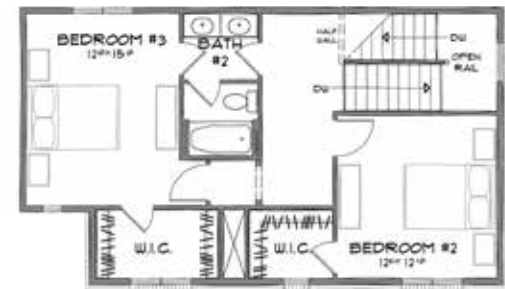

©2019 Estridge Homes.

SERENADE

Home Details

Plan: 2525A

Sq Ft: 2,557

Bedrooms: 3 - 4

Baths: 2.5 - 3.5

Garage: 2 - 3

Lower Level: 9' Unfinished

321 | Lockerbie Collection

Upper Level

Estridge

Rev. 09/27/19

Visit online at liveinserenade.com

The artistic renderings of the floorplan and front elevation may not reflect the exact features of the home being offered and are subject to change without notice.