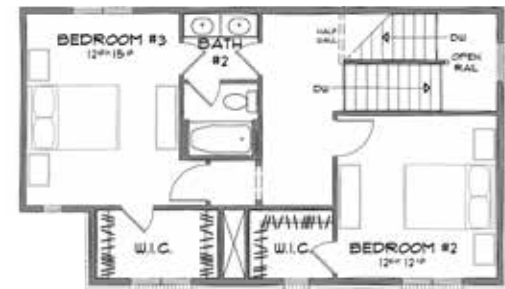

©2019 Estridge Homes.

SERENADE

322

Lockerbie Collection

Home Details

Plan: 2525B

Sq Ft: 2,660

Bedrooms: 3 - 4

Baths: 2.5 - 3.5

Garage: 2 - 3

Lower Level: 9' Unfinished

Upper Level

Estridge

Rev. 09/27/19

Visit online at liveinserenade.com

The artistic renderings of the floorplan and front elevation may not reflect the exact features of the home being offered and are subject to change without notice.