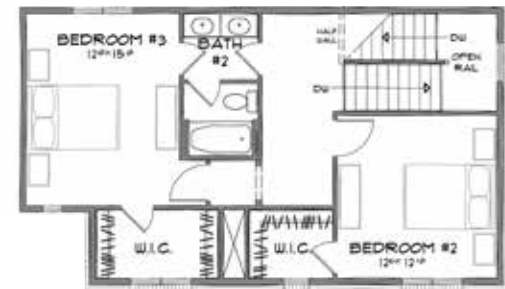

323 | Lockerbie Collection

Upper Level