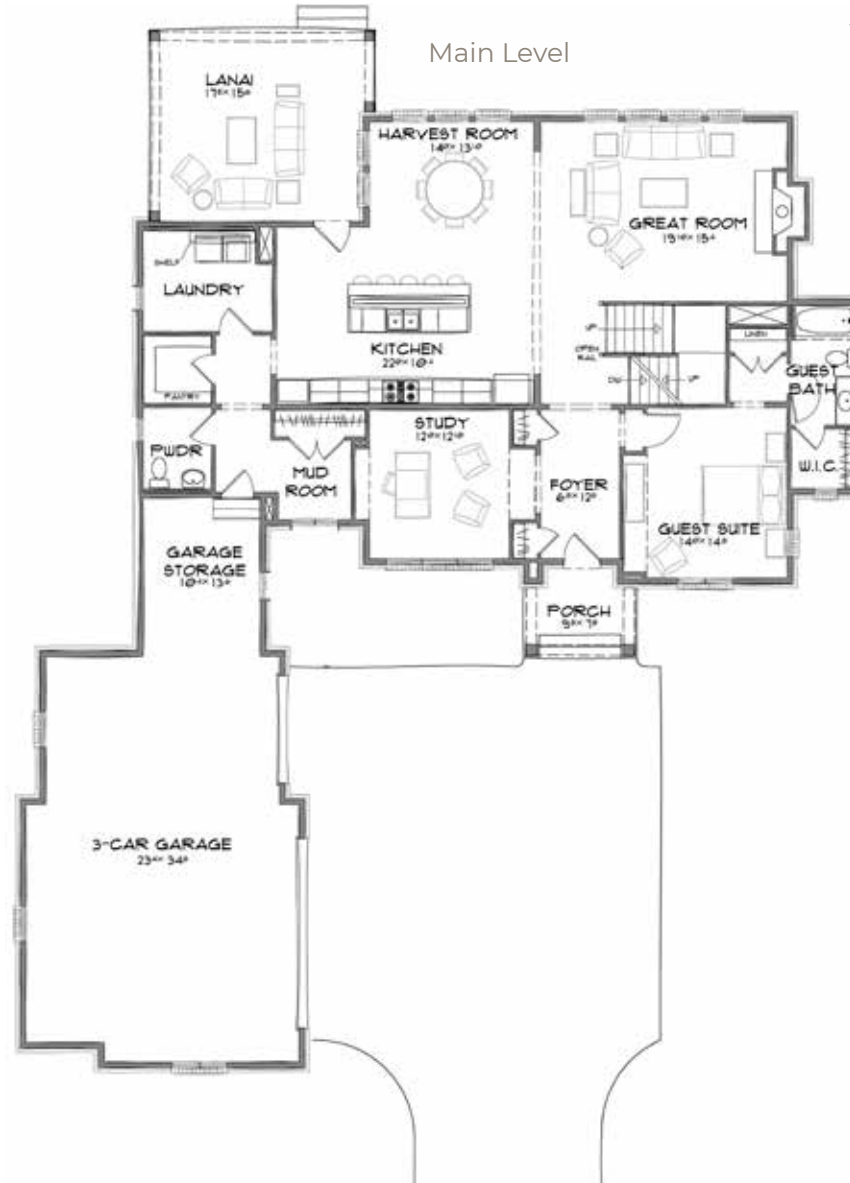

SERENADE

Meridian Collection

701

Estridge

Visit online at liveinserenade.com

The artistic renderings of the floorplan and front elevation may not reflect the exact features of the home being offered and are subject to change without notice.

©2019 Estridge Homes.

SERENADE

701 | Meridian Collection

Home Details

Plan: 7520A

Sq Ft: 3,479

Bedrooms: 4 - 5

Baths: 3.5 - 5.5

Garage: 3

Lower Level: 9' Unfinished

Upper Level

Estridge

Rev. 09/27/19

Visit online at liveinserenade.com

The artistic renderings of the floorplan and front elevation may not reflect the exact features of the home being offered and are subject to change without notice.