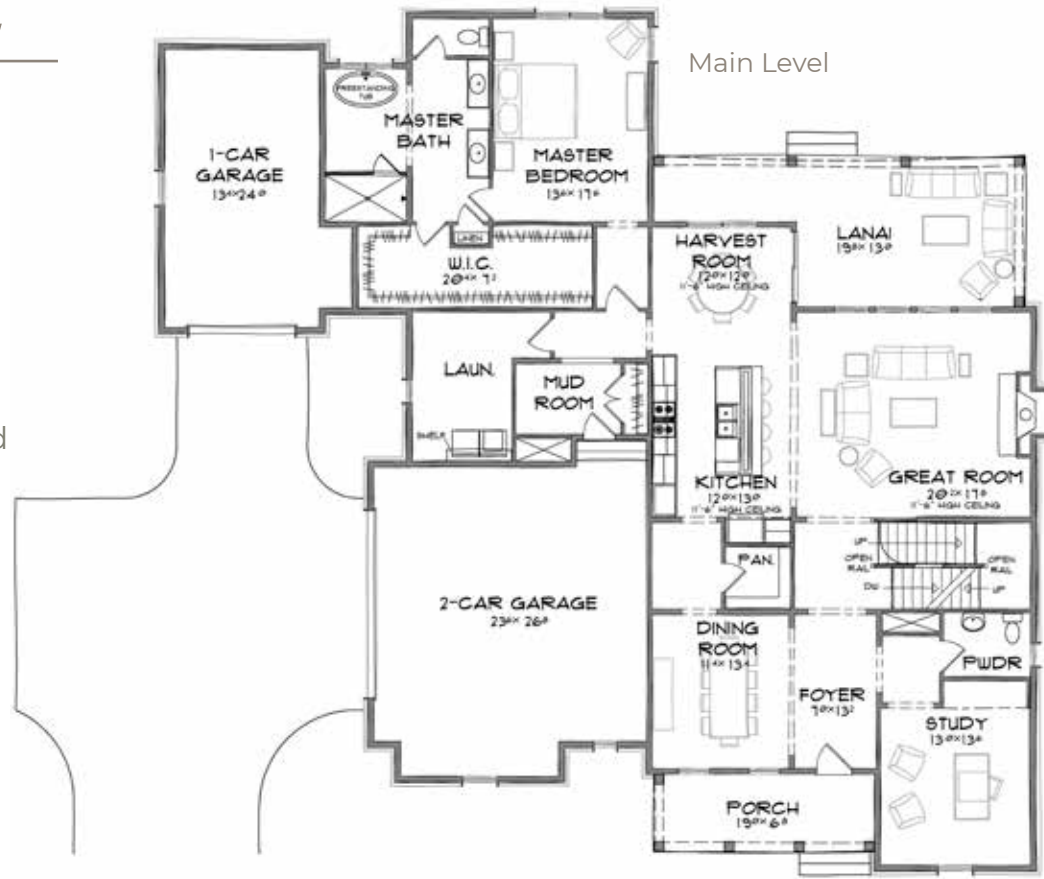

SERENADE

Meridian Collection

721

Estridge

Visit online at liveinserenade.com

The artistic renderings of the floorplan and front elevation may not reflect the exact features of the home being offered and are subject to change without notice.

©2019 Estridge Homes.

721

Meridian Collection

SERENADE

Home Details

Plan: 7535A

Sq Ft: 3,764

Bedrooms: 4 - 6

Baths: 3.5 - 4

Garage: 3 - 3.5

Lower Level: 9' Unfinished

Estridge

Rev. 09/27/19

Visit online at liveinserenade.com

The artistic renderings of the floorplan and front elevation may not reflect the exact features of the home being offered and are subject to change without notice.