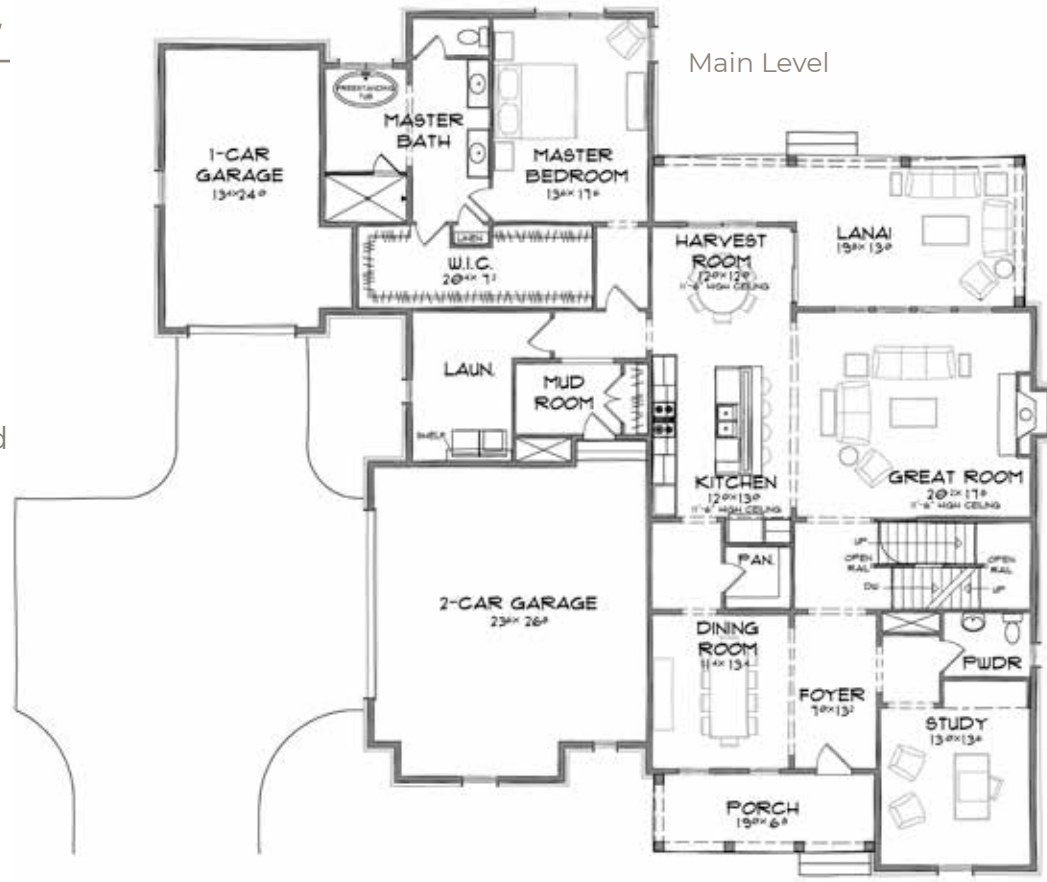

SERENADE

Meridian Collection

722

Estridge

Visit online at liveinserenade.com

The artistic renderings of the floorplan and front elevation may not reflect the exact features of the home being offered and are subject to change without notice.

©2019 Estridge Homes.

722

Meridian Collection

SERENADE

Home Details

Plan: 7535B

Sq Ft: 3,764

Bedrooms: 4 - 6

Baths: 3.5 - 4

Garage: 3 - 3.5

Lower Level: 9' Unfinished

Estridge

Rev. 09/27/19

Visit online at liveinserenade.com

The artistic renderings of the floorplan and front elevation may not reflect the exact features of the home being offered and are subject to change without notice.