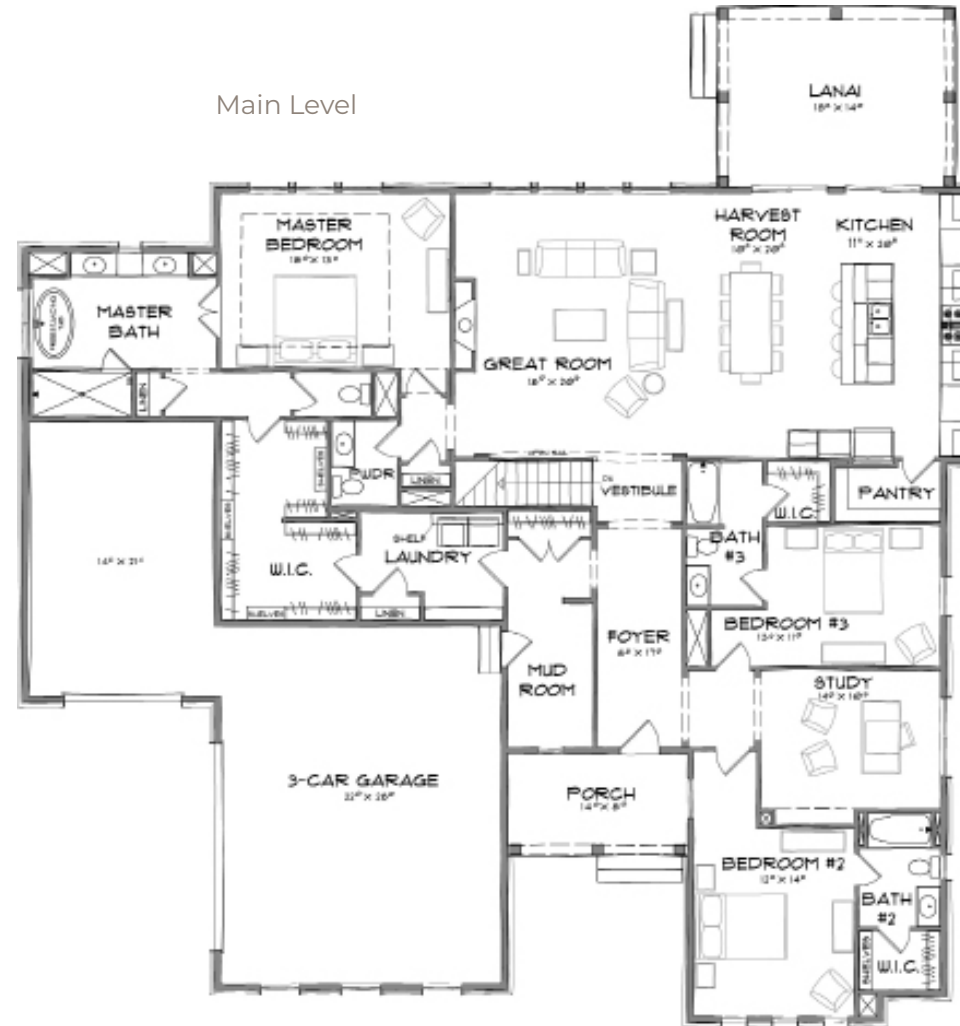

SERENADE

Meridian Collection

732

*Estridge*

Visit online at [liveinserenade.com](http://liveinserenade.com)

The artistic renderings of the floorplan and front elevation may not reflect the exact features of the home being offered and are subject to change without notice.

## Home Details

**Plan:** 7505C

**Sq Ft:** 3,009

**Bedrooms:** 3-5

**Baths:** 3.5

**Garage:** 3

**Lower Level:** 9' Unfinished

*Estridge*