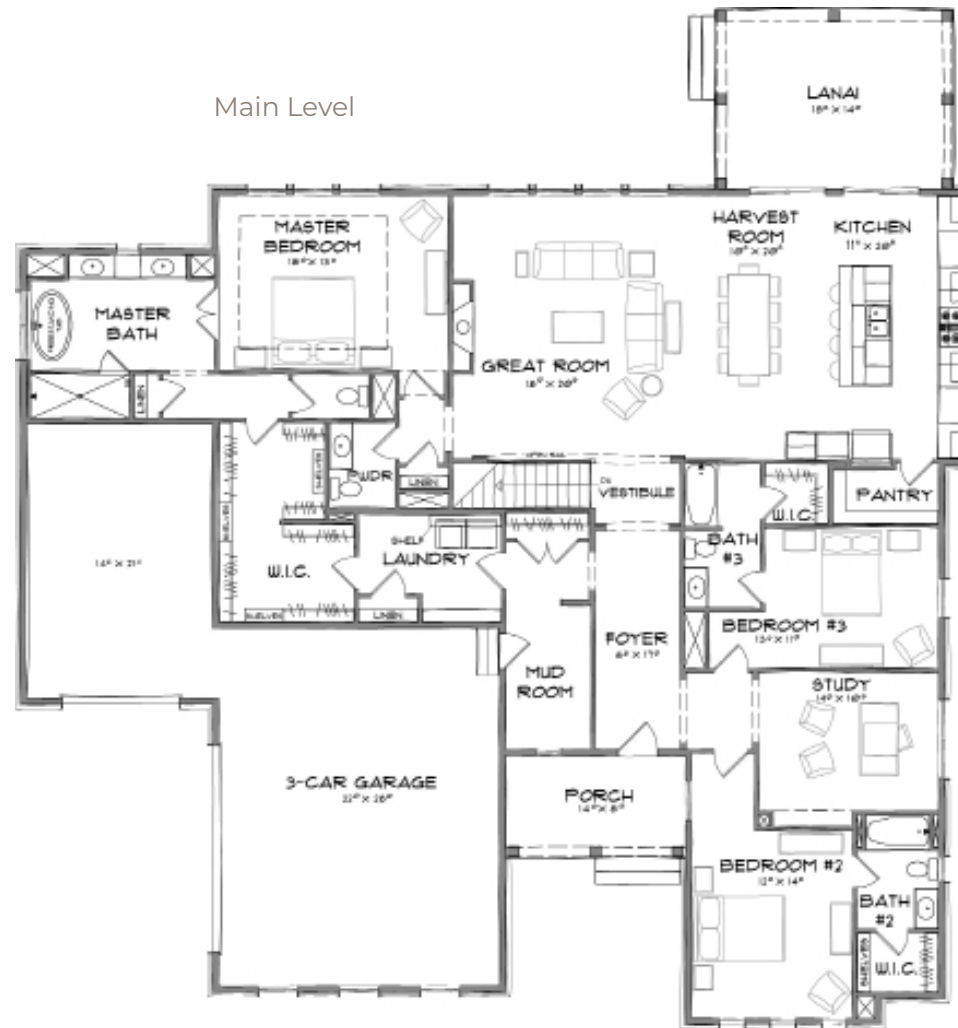

SERENADE

Meridian Collection

733

Estridge

Visit online at liveinserenade.com

The artistic renderings of the floorplan and front elevation may not reflect the exact features of the home being offered and are subject to change without notice.

©2019 Estridge Homes.

733 | Meridian Collection

SERENADE

Home Details

Plan: 7505D

Sq Ft: 3,009

Bedrooms: 3-5

Baths: 3.5

Garage: 3

Lower Level: 9' Unfinished

Estridge

Visit online at liveinserenade.com

The artistic renderings of the floorplan and front elevation may not reflect the exact features of the home being offered and are subject to change without notice.