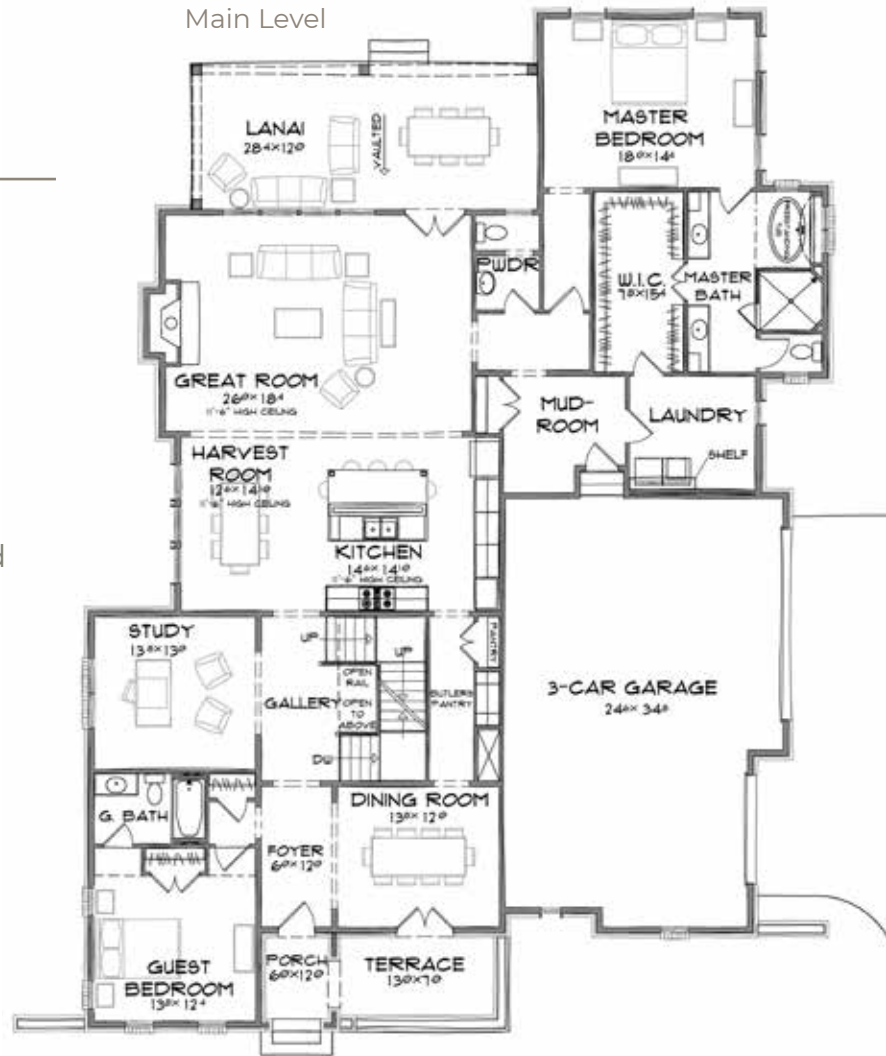

## Home Details

**Plan:** 7565B

**Sq Ft:** 4,124

**Bedrooms:** 4 - 6

**Baths:** 4.5 - 6

**Garage:** 3 - 4

**Lower Level:** 9' Unfinished

Main Level

762 | Meridian Collection

Upper Level

*Estridge*

Rev. 09/27/19

Visit online at [liveinserenade.com](http://liveinserenade.com)

The artistic renderings of the floorplan and front elevation may not reflect the exact features of the home being offered and are subject to change without notice.