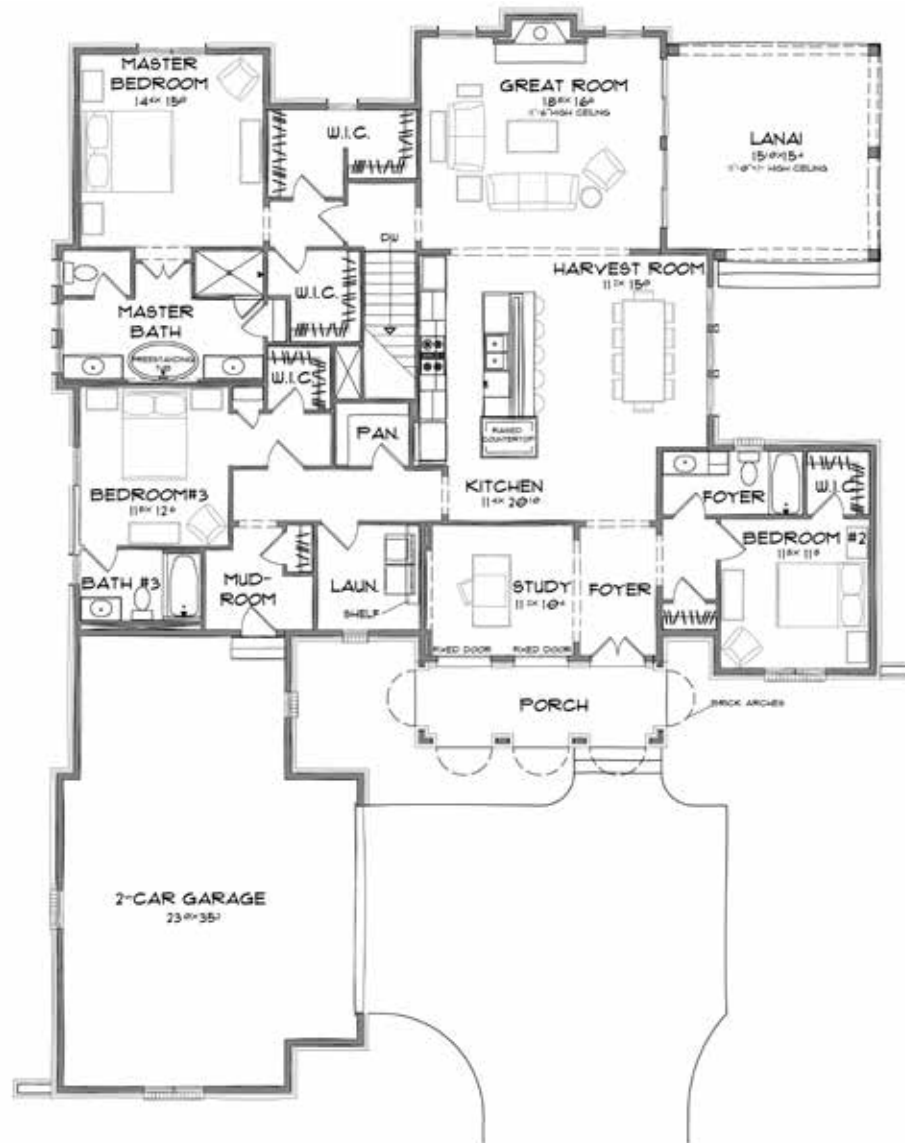

SERENADE

Woodruff Collection

502

Estridge

Visit online at liveinserenade.com

The artistic renderings of the floorplan and front elevation may not reflect the exact features of the home being offered and are subject to change without notice.

©2019 Estridge Homes.

SERENADE

Home Details

Plan: 4615B

Sq Ft: 2,491

Bedrooms: 3

Baths: 3

Garage: 2 - 3

Lower Level: 9' Unfinished

Main Level

502

Woodruff Collection

Estridge

Rev. 09/27/19

Visit online at liveinserenade.com

The artistic renderings of the floorplan and front elevation may not reflect the exact features of the home being offered and are subject to change without notice.