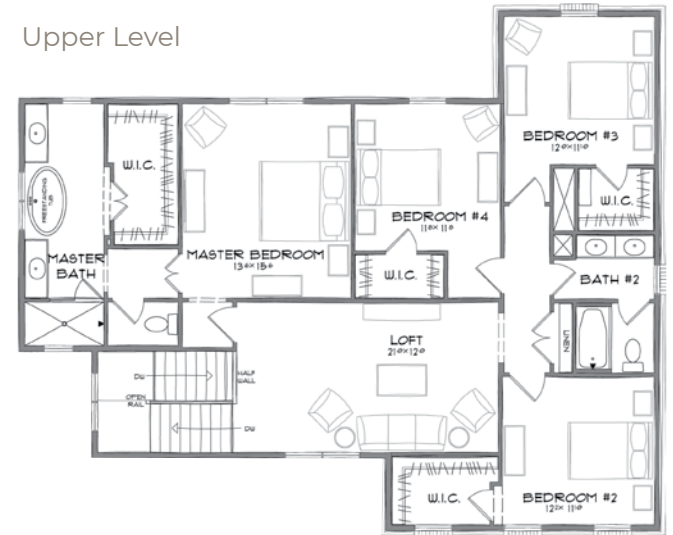

# SERENADE

Main Level

581

Woodruff Collection

## Home Details

Plan: 4675A

Sq Ft: 3,401

Bedrooms: 4 - 5

Baths: 2.5 - 5.5

Garage: 2 - 3

Lower Level: 9' Unfinished

Upper Level