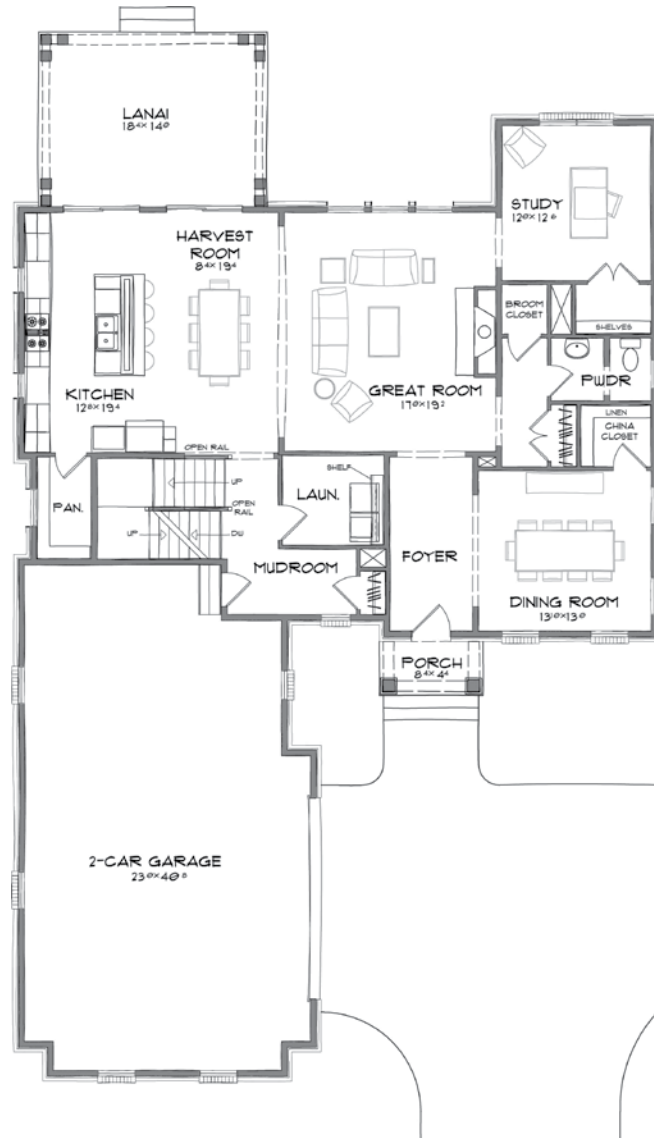

SERENADE

Woodruff Collection

581

*Estridge*

Visit online at [liveinserenade.com](http://liveinserenade.com)

The artistic renderings of the floorplan and front elevation may not reflect the exact features of the home being offered and are subject to change without notice.

# SERENADE

Main Level

581

Woodruff Collection

## Home Details

Plan: 4675A

Sq Ft: 3,401

Bedrooms: 4 - 5

Baths: 2.5 - 5.5

Garage: 2 - 3

Lower Level: 9' Unfinished

Upper Level