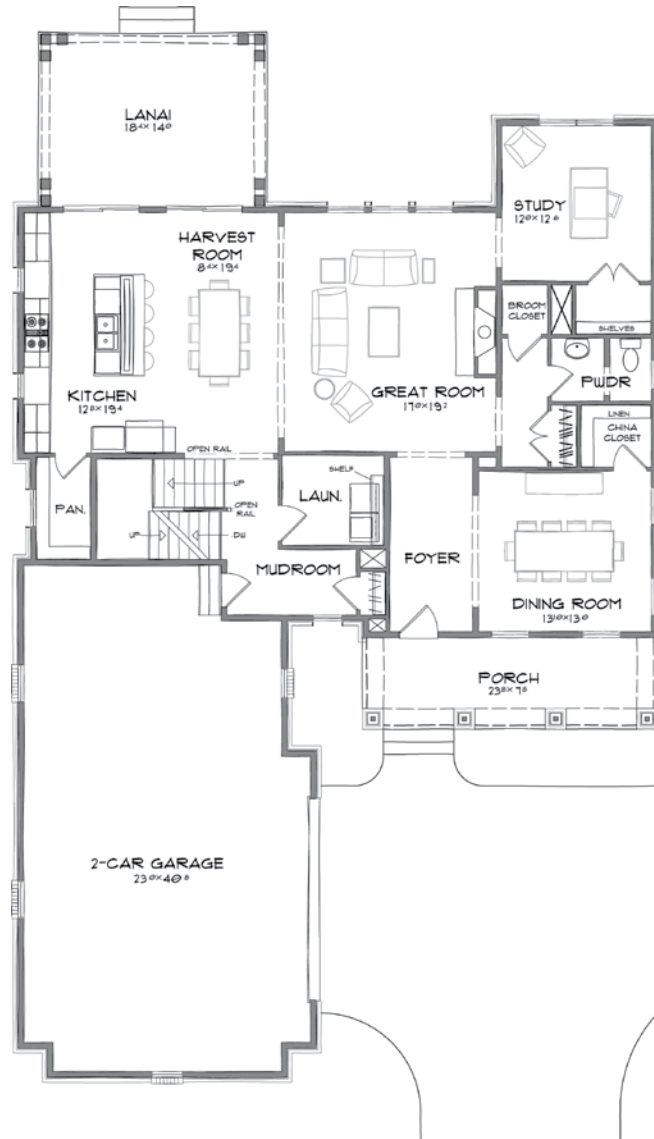

SERENADE

Woodruff Collection

582

Estridge

Visit online at liveinserenade.com

The artistic renderings of the floorplan and front elevation may not reflect the exact features of the home being offered and are subject to change without notice.

©2019 Estridge Homes.

SERENADE

Main Level

582

Woodruff Collection

Home Details

Plan: 4675B

Sq Ft: 3,413

Bedrooms: 4 - 5

Baths: 2.5 - 5.5

Garage: 2 - 3

Lower Level: 9' Unfinished

Upper Level

Estridge

Rev. 09/27/19

Visit online at liveinserenade.com