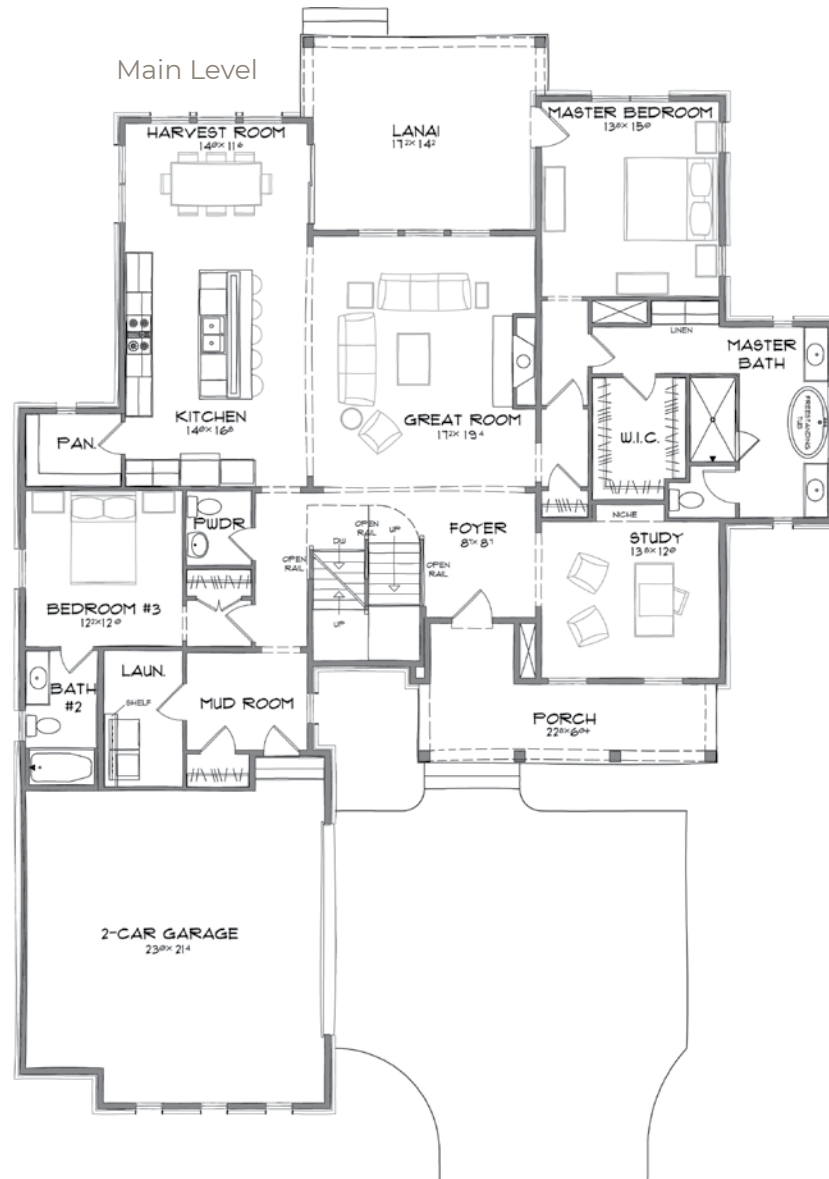

SERENADE

Woodruff Collection

592

Estridge

Visit online at liveinserenade.com

The artistic renderings of the floorplan and front elevation may not reflect the exact features of the home being offered and are subject to change without notice.

©2019 Estridge Homes.

592

Woodruff Collection

SERENADE

Home Details

Plan: 4690B

Sq Ft: 3,602

Bedrooms: 6

Baths: 3.5 - 5.5

Garage: 2 - 3

Lower Level: 9' Unfinished

Upper Level

Estridge

Rev. 09/27/19

Visit online at liveinserenade.com

The artistic renderings of the floorplan and front elevation may not reflect the exact features of the home being offered and are subject to change without notice.