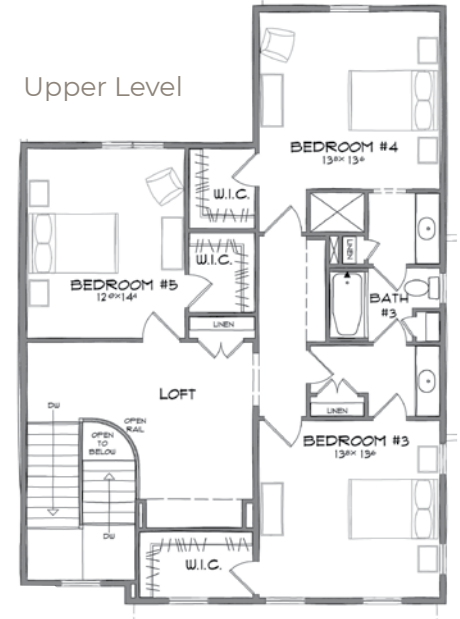

©2019 Estridge Homes.

592

Woodruff Collection

SERENADE

Home Details

Plan: 4690B

Sq Ft: 3,602

Bedrooms: 6

Baths: 3.5 - 5.5

Garage: 2 - 3

Lower Level: 9' Unfinished

Upper Level

Estridge

Rev. 09/27/19

Visit online at liveinserenade.com

The artistic renderings of the floorplan and front elevation may not reflect the exact features of the home being offered and are subject to change without notice.